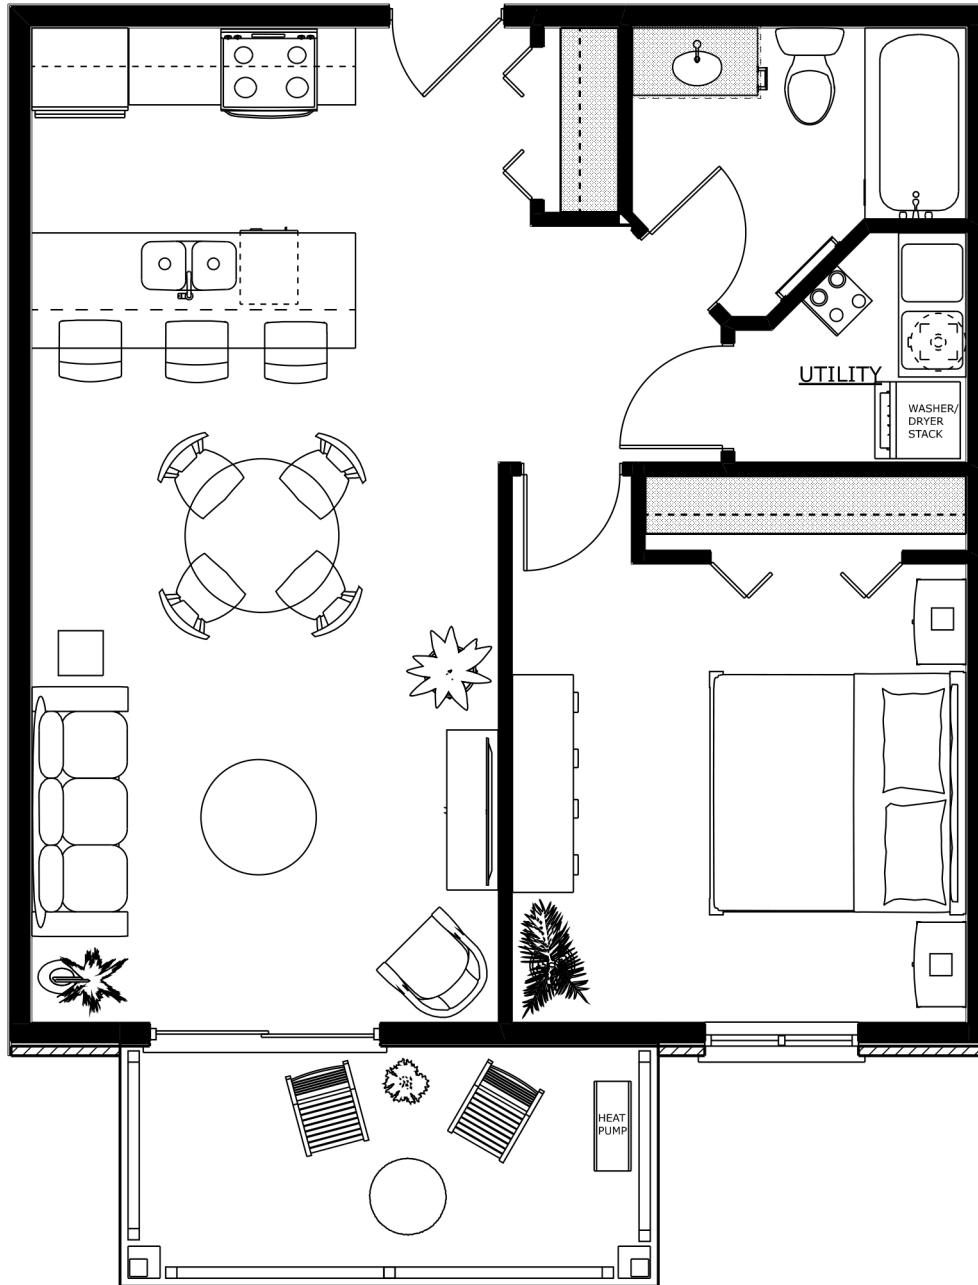

HILLSIDE FLATS

ONE BEDROOM | 610 - 628 sf
BALCONY / PATIO 88 sf

SPECIFICATIONS, LAYOUTS, AND MATERIALS ARE APPROXIMATE ONLY AND SUBJECT TO CHANGE WITHOUT NOTICE