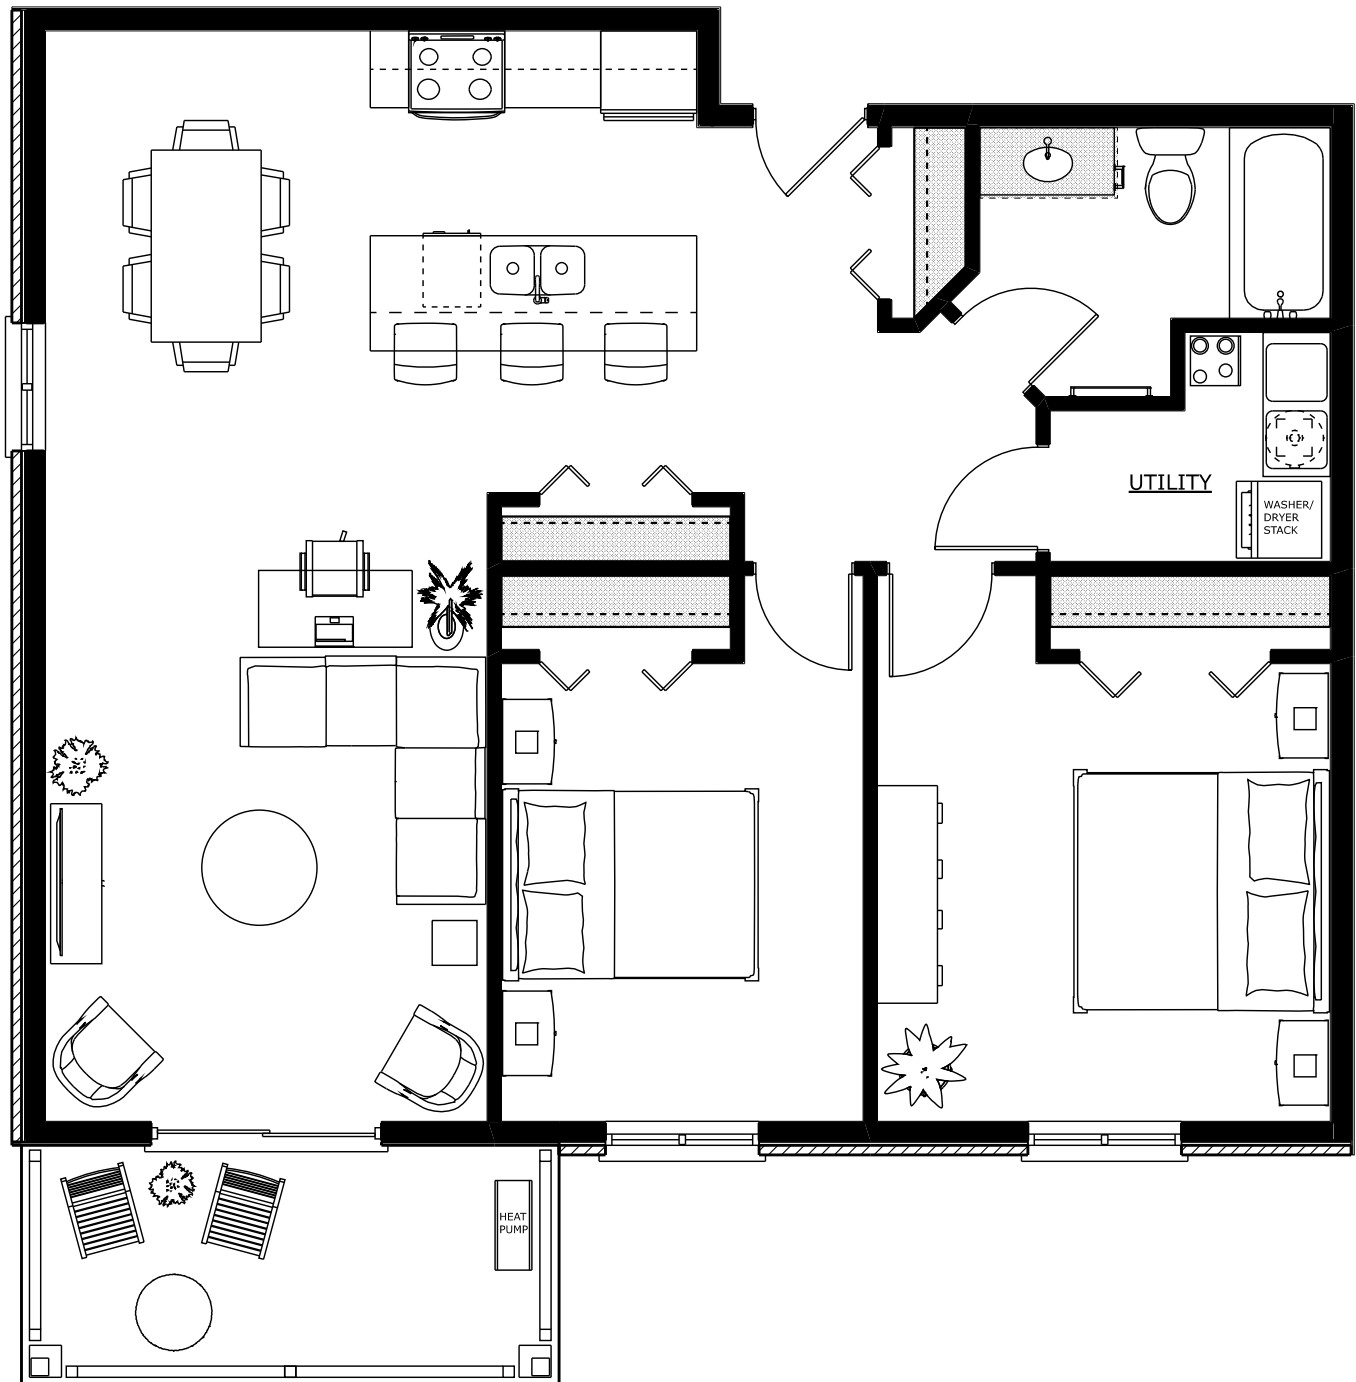

HILLSIDE FLATS

TWO BEDROOM (END UNIT) | 908 sf
BALCONY / PATIO 88 sf

SPECIFICATIONS, LAYOUTS, AND MATERIALS ARE APPROXIMATE ONLY AND SUBJECT TO CHANGE WITHOUT NOTICE